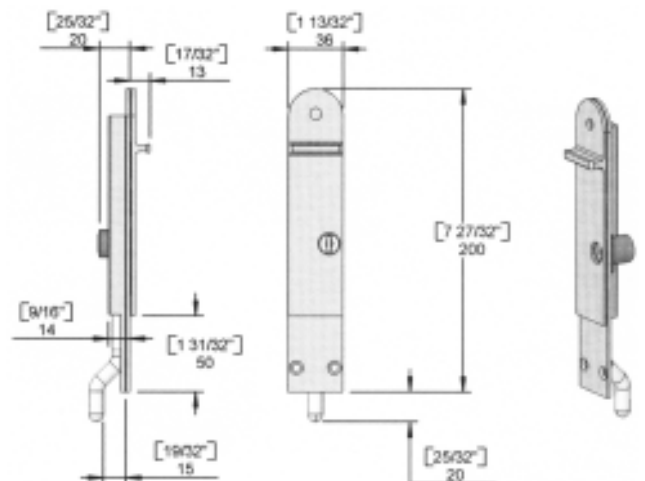

SONATA

For tall bi-fold, sliding, casement and awning windows.

HARMONY

- Square styled (traditional)
- Dropbolt length: 200mm & 400mm
- Throw length: Extra long 40mm
- Stock colours: Satin Natural and Bright Gold
- Keyed & Non-keyed

MINUET

- Round styled (contemporary)
- Dropbolt length: 100mm
- Throw length: 20mm
- Stock colours: Satin Natural, Bright Gold & White
- Indent colours: Mahogany
- Keyed only

OVERTURE

- Round styled (contemporary)
- Dropbolt length: 200mm & 400mm
- Throw length: 20mm
- Step-over offset bolt
- Stock colours: Satin Natural & Bright Gold
- Keyed & Non-keyed

SONATA

- Round styled (contemporary)
- Dropbolt length: 300mm
- Stock colours: Satin Natural & Bright Gold
- Keyed & Non-keyed

NOTE: The technical information and suggestions for use and application presented herein represent the best information available to us and are believed to be reliable. They should not however be construed as controlling suggestions and there is no warranty of performance of our materials either expressed or implied. We urge that users of our materials conduct confirmatory tests to determine final suitability for their specific end uses. All dimensions are nominal. **We reserve the right to make changes or to withdraw designs and products without notice.**