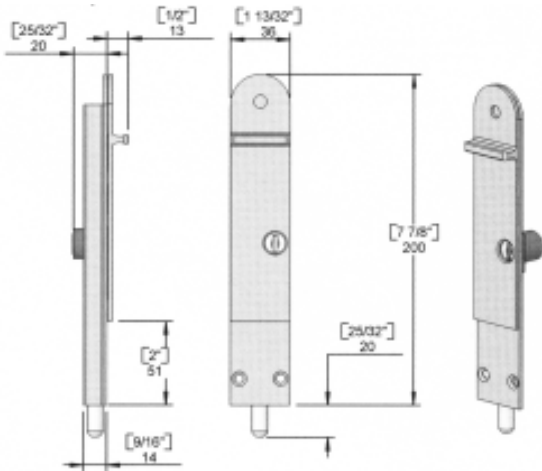

SONATA

For tall bi-fold, sliding, casement and awning windows.

HARMONY

- Square styled (traditional)
- Dropbolt length: 200mm & 400mm
- Throw length: Extra long 40mm
- Stock colours: Satin Natural and Bright Gold
- Keyed & Non-keyed

MINUET

- Round styled (contemporary)
- Dropbolt length: 100mm
- Throw length: 20mm
- Stock colours: Satin Natural, Bright Gold & White
- Indent colours: Mahogany
- Keyed only

OVERTURE

- Round styled (contemporary)
- Dropbolt length: 200mm & 400mm
- Throw length: 20mm
- Step-over offset bolt
- Stock colours: Satin Natural & Bright Gold
- Keyed & Non-keyed

DROPBOLTS Continued

FORTE

- Round Styled (traditional)
- Dropbolt length: 200mm, 400mm & 600mm
- Throw length: 20mm
- Stock colours: Satin Natural and Bright Gold
- Keyed & Non-keyed

FORTE LOW PROFILE

- Round Styled (contemporary)
- Dropbolt length: 200mm & 400mm
- Throw length: 20mm
- Low profile handle (for sliding doors)
- Stock colours: Satin Natural & Bright Gold
- Keyed & Non-keyed

SONATA

- Round styled (contemporary)
- Dropbolt length: 300mm
- Stock colours: Satin Natural & Bright Gold
- Keyed & Non-keyed

NOTE: The technical information and suggestions for use and application presented herein represent the best information available to us and are believed to be reliable. They should not however be construed as controlling suggestions and there is no warranty of performance of our materials either expressed or implied. We urge that users of our materials conduct confirmatory tests to determine final suitability for their specific end uses. All dimensions are nominal. **We reserve the right to make changes or to withdraw designs and products without notice.**