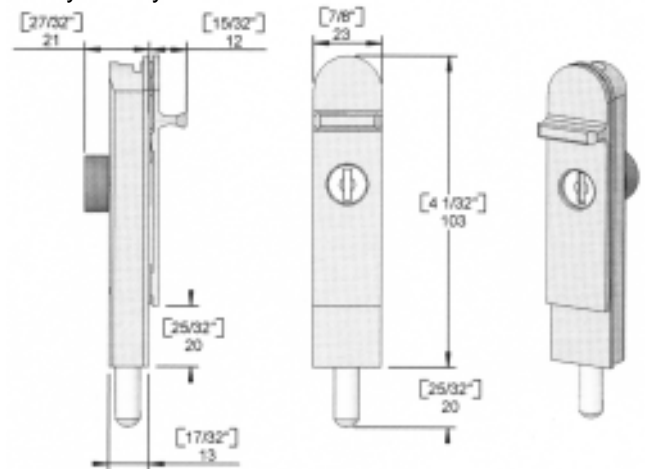

SONATA

For tall bi-fold, sliding, casement and awning windows.

HARMONY

- Square styled (traditional)
- Dropbolt length: 200mm & 400mm
- Throw length: Extra long 40mm
- Stock colours: Satin Natural and Bright Gold
- Keyed & Non-keyed

MINUET

- Round styled (contemporary)
- Dropbolt length: 100mm
- Throw length: 20mm
- Stock colours: Satin Natural, Bright Gold & White
- Indent colours: Mahogany
- Keyed only

OVERTURE

- Round styled (contemporary)
- Dropbolt length: 200mm & 400mm
- Throw length: 20mm
- Step-over offset bolt
- Stock colours: Satin Natural & Bright Gold
- Keyed & Non-keyed

SONATA

- Round styled (contemporary)
- Dropbolt length: 300mm
- Stock colours: Satin Natural & Bright Gold
- Keyed & Non-keyed

NOTE: The technical information and suggestions for use and application presented herein represent the best information available to us and are believed to be reliable. They should not however be construed as controlling suggestions and there is no warranty of performance of our materials either expressed or implied. We urge that users of our materials conduct confirmatory tests to determine final suitability for their specific end uses. All dimensions are nominal. **We reserve the right to make changes or to withdraw designs and products without notice.**