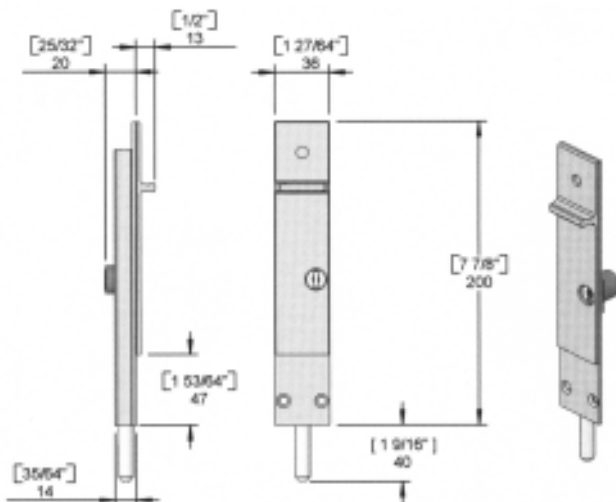

SONATA

For tall bi-fold, sliding, casement and awning windows.

HARMONY

- Square styled (traditional)
- Dropbolt length: 200mm & 400mm
- Throw length: Extra long 40mm
- Stock colours: Satin Natural and Bright Gold
- Keyed & Non-keyed

MINUET

- Round styled (contemporary)
- Dropbolt length: 100mm
- Throw length: 20mm
- Stock colours: Satin Natural, Bright Gold & White
- Indent colours: Mahogany
- Keyed only

OVERTURE

- Round styled (contemporary)
- Dropbolt length: 200mm & 400mm
- Throw length: 20mm
- Step-over offset bolt
- Stock colours: Satin Natural & Bright Gold
- Keyed & Non-keyed

SONATA

- Round styled (contemporary)
- Dropbolt length: 300mm
- Stock colours: Satin Natural & Bright Gold
- Keyed & Non-keyed

NOTE: The technical information and suggestions for use and application presented herein represent the best information available to us and are believed to be reliable. They should not however be construed as controlling suggestions and there is no warranty of performance of our materials either expressed or implied. We urge that users of our materials conduct confirmatory tests to determine final suitability for their specific end uses. All dimensions are nominal. **We reserve the right to make changes or to withdraw designs and products without notice.**