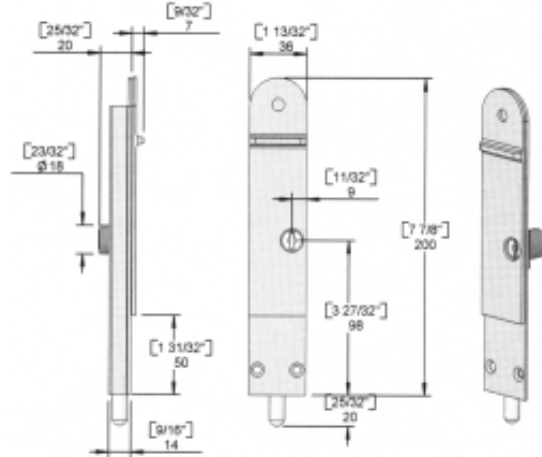

MINUET

- Round styled (contemporary)
- Dropbolt length: 100mm
- Throw length: 20mm
- Stock colours: Satin Natural, Bright Gold & White
- Indent colours: Mahogany
- Keyed only

OVERTURE

- Round styled (contemporary)
- Dropbolt length: 200mm & 400mm
- Throw length: 20mm
- Step-over offset bolt
- Stock colours: Satin Natural & Bright Gold
- Keyed & Non-keyed

DROPBOLTS Continued

FORTE

- Round Styled (traditional)
- Dropbolt length: 200mm, 400mm & 600mm
- Throw length: 20mm
- Stock colours: Satin Natural and Bright Gold
- Keyed & Non-keyed

FORTE LOW PROFILE

- Round Styled (contemporary)
- Dropbolt length: 200mm & 400mm
- Throw length: 20mm
- Low profile handle (for sliding doors)
- Stock colours: Satin Natural & Bright Gold
- Keyed & Non-keyed

SONATA

- Round styled (contemporary)
- Dropbolt length: 300mm
- Stock colours: Satin Natural & Bright Gold
- Keyed & Non-keyed

NOTE: The technical information and suggestions for use and application presented herein represent the best information available to us and are believed to be reliable. They should not however be construed as controlling suggestions and there is no warranty of performance of our materials either expressed or implied. We urge that users of our materials conduct confirmatory tests to determine final suitability for their specific end uses. All dimensions are nominal. **We reserve the right to make changes or to withdraw designs and products without notice.**