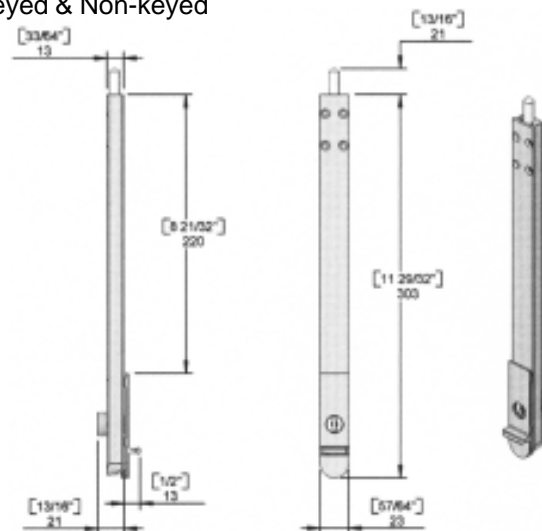

DROPBOLTS Continued

FORTE

- Round Styled (traditional)
- Dropbolt length: 200mm, 400mm & 600mm
- Throw length: 20mm
- Stock colours: Satin Natural and Bright Gold
- Keyed & Non-keyed

FORTE LOW PROFILE

- Round Styled (contemporary)
- Dropbolt length: 200mm & 400mm
- Throw length: 20mm
- Low profile handle (for sliding doors)
- Stock colours: Satin Natural & Bright Gold
- Keyed & Non-keyed

SONATA

- Round styled (contemporary)
- Dropbolt length: 300mm
- Stock colours: Satin Natural & Bright Gold
- Keyed & Non-keyed

NOTE: The technical information and suggestions for use and application presented herein represent the best information available to us and are believed to be reliable. They should not however be construed as controlling suggestions and there is no warranty of performance of our materials either expressed or implied. We urge that users of our materials conduct confirmatory tests to determine final suitability for their specific end uses. All dimensions are nominal. **We reserve the right to make changes or to withdraw designs and products without notice.**