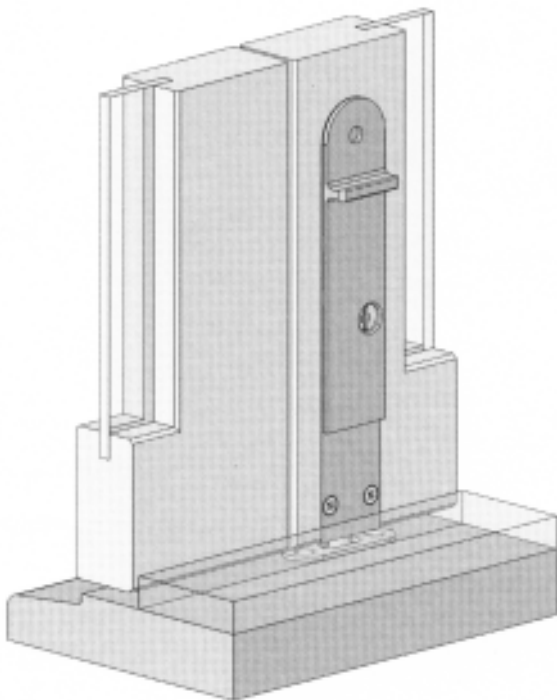

Product specifications can change. Contact us to ensure you have our latest datasheet.

DROPBOLTS

Clean contemporary and traditional lines. Easily installed. Able to withstand strong winds.

HARMONY

For use on outward opening bi-fold and french doors.

SONATA

For tall bi-fold, sliding, casement and awning windows.

HARMONY

- Square styled (traditional)
- Dropbolt length: 200mm & 400mm
- Throw length: Extra long 40mm
- Stock colours: Satin Natural and Bright Gold
- Keyed & Non-keyed

DROPBOLTS Continued

FORTE

- Round Styled (traditional)
- Dropbolt length: 200mm, 400mm & 600mm
- Throw length: 20mm
- Stock colours: Satin Natural and Bright Gold
- Keyed & Non-keyed

FORTE LOW PROFILE

- Round Styled (contemporary)
- Dropbolt length: 200mm & 400mm
- Throw length: 20mm
- Low profile handle (for sliding doors)
- Stock colours: Satin Natural & Bright Gold
- Keyed & Non-keyed

SONATA

- Round styled (contemporary)
- Dropbolt length: 300mm
- Stock colours: Satin Natural & Bright Gold
- Keyed & Non-keyed

NOTE: The technical information and suggestions for use and application presented herein represent the best information available to us and are believed to be reliable. They should not however be construed as controlling suggestions and there is no warranty of performance of our materials either expressed or implied. We urge that users of our materials conduct confirmatory tests to determine final suitability for their specific end uses. All dimensions are nominal. **We reserve the right to make changes or to withdraw designs and products without notice.**